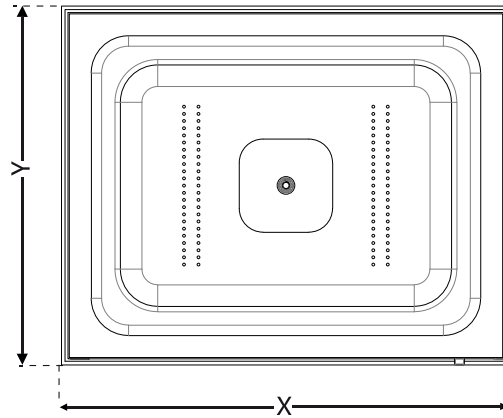

 47

 9 → 22

 23 → 36

EAN CODE	MODEL NO.	SIZE(mm)
3276007058321	SS-CUB-80X120L	800X1200X2200

CUBE

800X1200X2200mm

1

P16