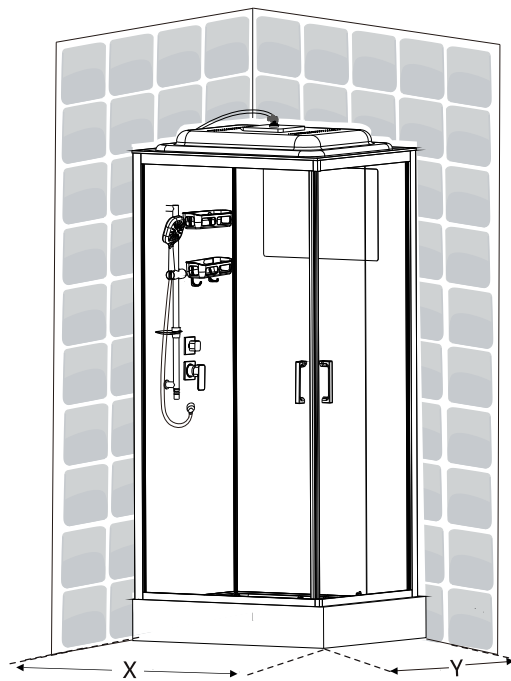

 47

 9 → 22

 23 → 36

EAN CODE	MODEL NO.	SIZE(mm)
3276007058321	SS-CUB-80X120L	800X1200X2200

CUBE

800X1200X2200mm

1

P16