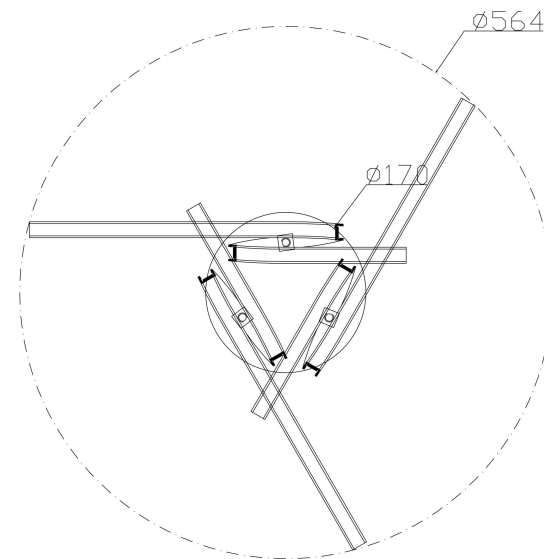

# Instruction

FR6023CL-L45B

MAX 45W  
1 800 Lumen

Model: FR6023CL-L45B  
Collection: LED

Ceiling Lamps