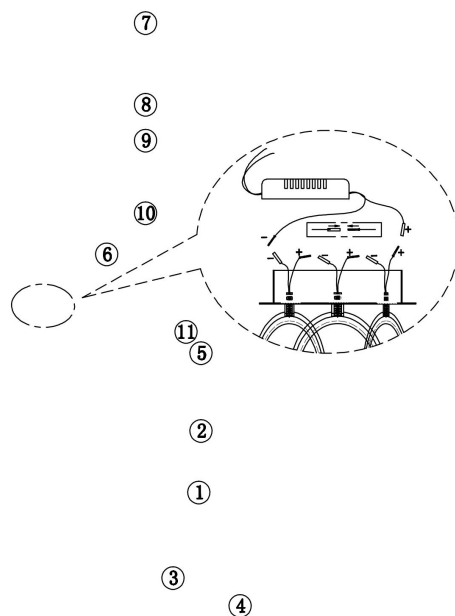

# Instruction

FR6023CL-L45B

MAX 45W  
1 800 Lumen

Model: FR6023CL-L45B  
Collection: LED

Ceiling Lamps