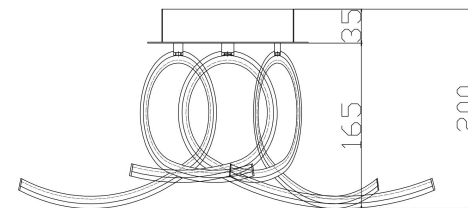

# Instruction

FR6023CL-L45B

MAX 45W  
1 800 Lumen

Model: FR6023CL-L45B  
Collection: LED

Ceiling Lamps