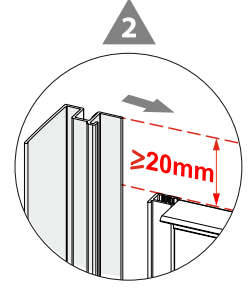

27

EAN CODE	MODEL NO.	SIZE(mm)
3276007058222	KS-AD-1114B	800x800x2180

1

C
x1

H35
x1

3

F
x1

L
x1

B
x2

H3
x4

H11
x8

5

↑

J
x2

H8
x4

St4x12