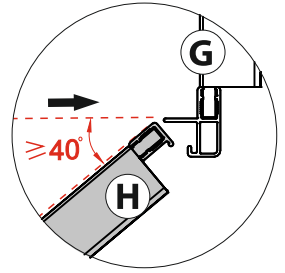

27

EAN CODE	MODEL NO.	SIZE(mm)
3276007058222	KS-AD-1114B	800x800x2180

1

C
x1

H35
x1

3

F
x1

L
x1