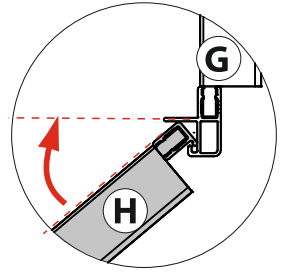

27

EAN CODE	MODEL NO.	SIZE(mm)
3276007058222	KS-AD-1114B	800x800x2180

1

C
x1

H35
x1

3

F
x1

L
x1