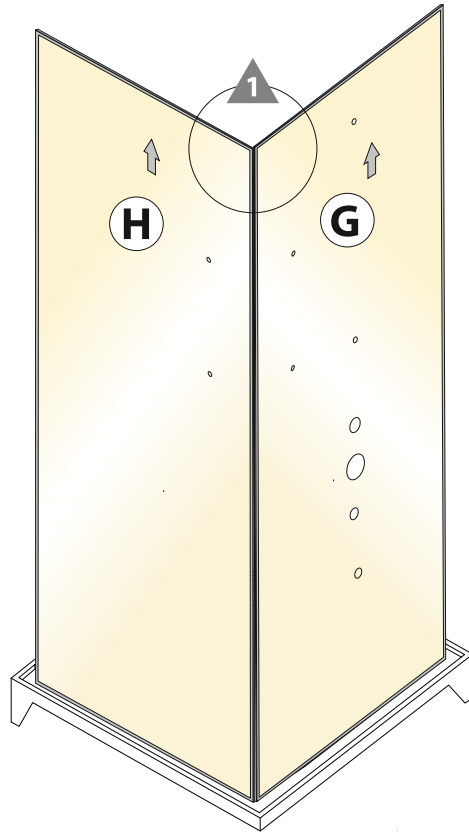

27

EAN CODE	MODEL NO.	SIZE(mm)
3276007058222	KS-AD-1114B	800x800x2180

1

C
x1

H35
x1

3

F
x1

L
x1