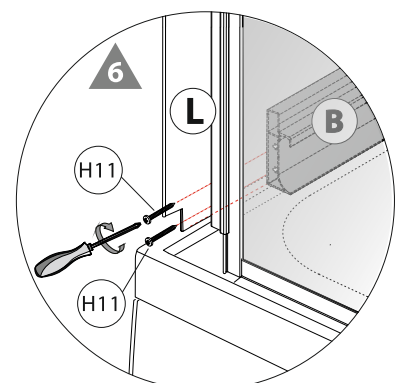

B
x2

H3
x4

H11
x8