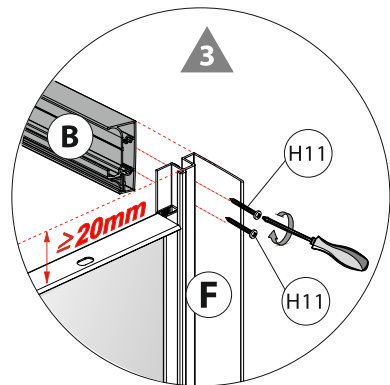

B
x2

H3
x4

H11
x8