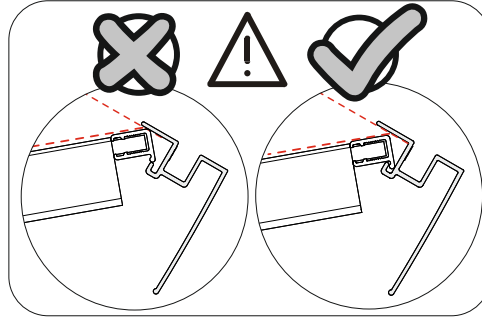

27

EAN CODE	MODEL NO.	SIZE(mm)
3276007058222	KS-AD-1114B	800x800x2180

1

C
x1

H35
x1

3

F
x1

L
x1