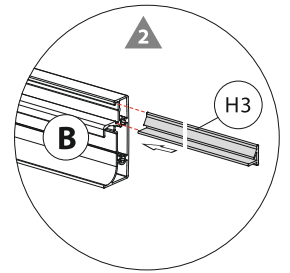

B
x2

H3
x4

H11
x8