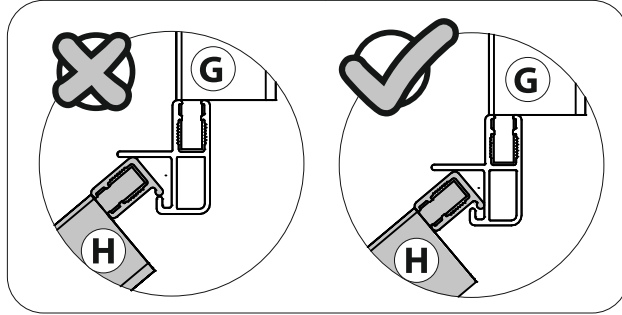

27

EAN CODE	MODEL NO.	SIZE(mm)
3276007058222	KS-AD-1114B	800x800x2180

1

C
x1

H35
x1

3

F
x1

L
x1