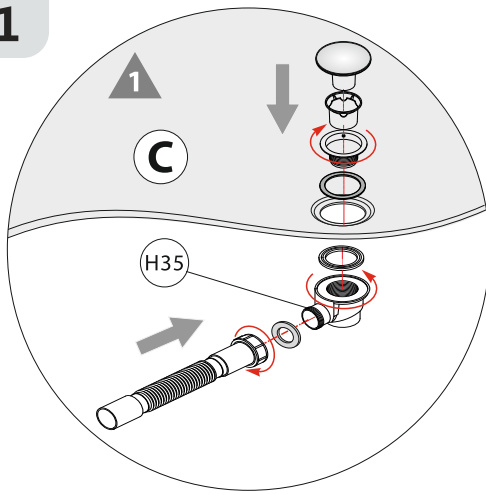

27

EAN CODE	MODEL NO.	SIZE(mm)
3276007058222	KS-AD-1114B	800x800x2180

1

C
x1

H35
x1

3

F
x1

L
x1

B
x2

H3
x4

H11
x8

5

↑

J
x2

H8
x4

St4x12