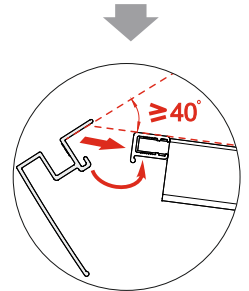

27

EAN CODE	MODEL NO.	SIZE(mm)
3276007058222	KS-AD-1114B	800x800x2180

1

C
x1

H35
x1

3

F
x1

L
x1