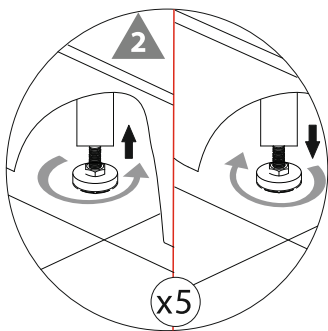

27

EAN CODE	MODEL NO.	SIZE(mm)
3276007058222	KS-AD-1114B	800x800x2180

1

C
x1

H35
x1

3

F
x1

L
x1