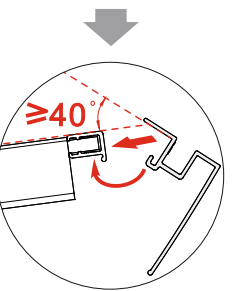

27

EAN CODE	MODEL NO.	SIZE(mm)
3276007058222	KS-AD-1114B	800x800x2180

1

C
x1

H35
x1

3

F
x1

L
x1