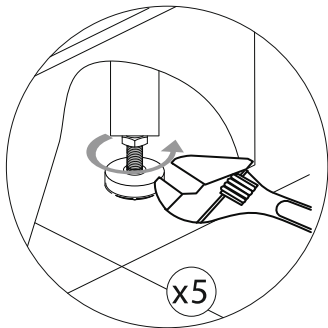

27

EAN CODE	MODEL NO.	SIZE(mm)
3276007058222	KS-AD-1114B	800x800x2180

1

C
x1

H35
x1

3

F
x1

L
x1