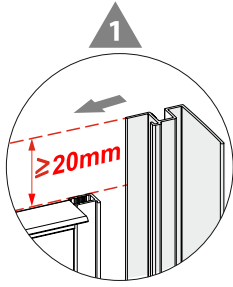

27

EAN CODE	MODEL NO.	SIZE(mm)
3276007058222	KS-AD-1114B	800x800x2180

1

C
x1

H35
x1

3

F
x1

L
x1