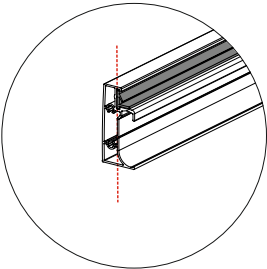

27

EAN CODE	MODEL NO.	SIZE(mm)
3276007058222	KS-AD-1114B	800x800x2180

1

C
x1

H35
x1

3

F
x1

L
x1

B
x2

H3
x4

H11
x8

5

↑

J
x2

H8
x4

St4x12