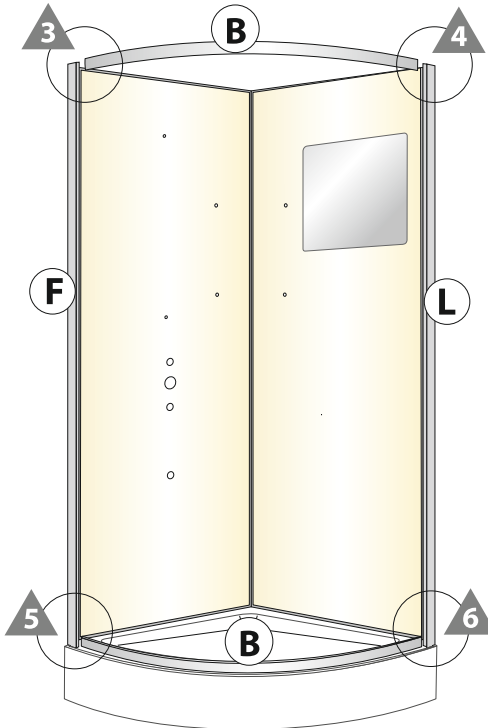

B
x2

H3
x4

H11
x8