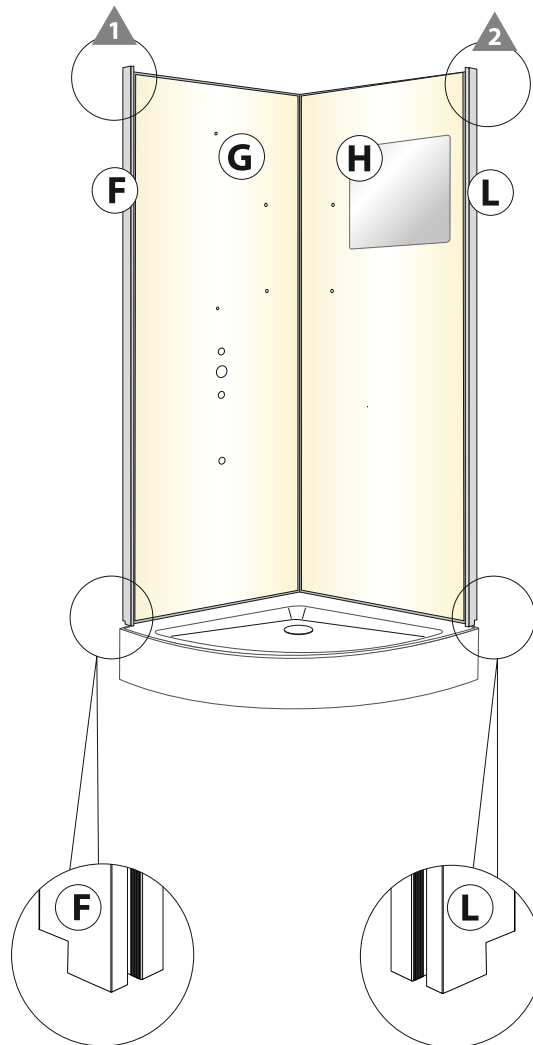

27

EAN CODE	MODEL NO.	SIZE(mm)
3276007058222	KS-AD-1114B	800x800x2180

1

C
x1

H35
x1

3

F
x1

L
x1