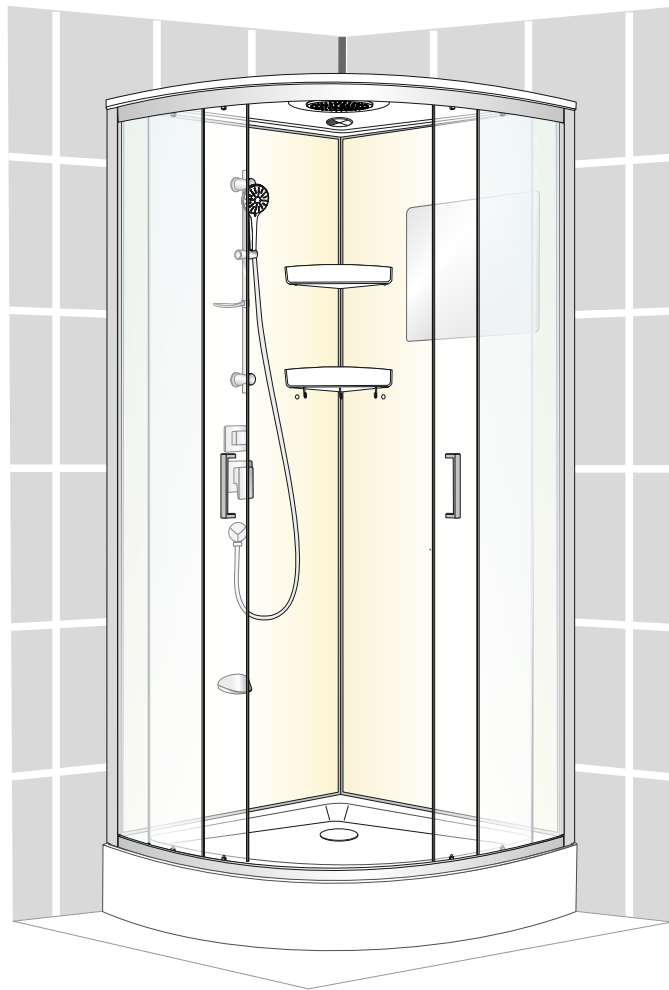

27

EAN CODE	MODEL NO.	SIZE(mm)
3276007058222	KS-AD-1114B	800x800x2180

1

C
x1

H35
x1

3

F
x1

L
x1