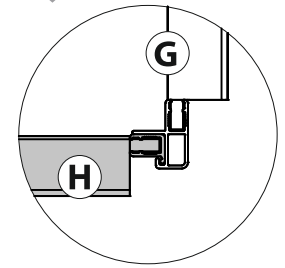

27

EAN CODE	MODEL NO.	SIZE(mm)
3276007058222	KS-AD-1114B	800x800x2180

1

C
x1

H35
x1

3

F
x1

L
x1

B
x2

H3
x4

H11
x8

5

↑

J
x2

H8
x4

St4x12