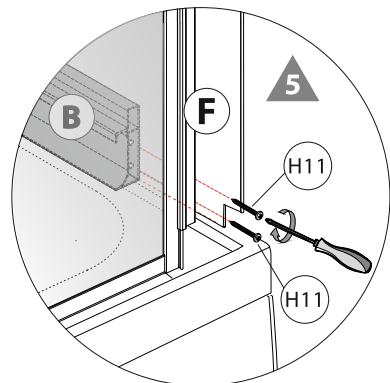

B
x2

H3
x4

H11
x8