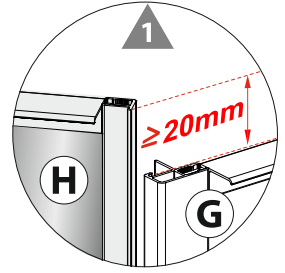

27

EAN CODE	MODEL NO.	SIZE(mm)
3276007058222	KS-AD-1114B	800x800x2180

1

C
x1

H35
x1

3

F
x1

L
x1