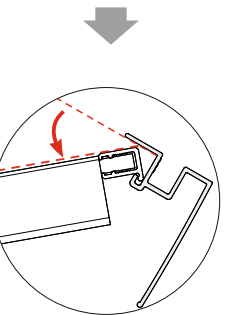

27

EAN CODE	MODEL NO.	SIZE(mm)
3276007058222	KS-AD-1114B	800x800x2180

1

C
x1

H35
x1

3

F
x1

L
x1