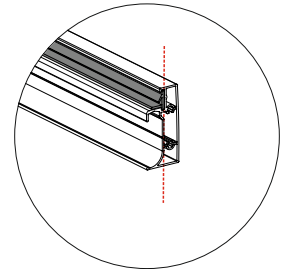

27

EAN CODE	MODEL NO.	SIZE(mm)
3276007058222	KS-AD-1114B	800x800x2180

1

C
x1

H35
x1

3

F
x1

L
x1

B
x2

H3
x4

H11
x8

5

↑

J
x2

H8
x4

St4x12