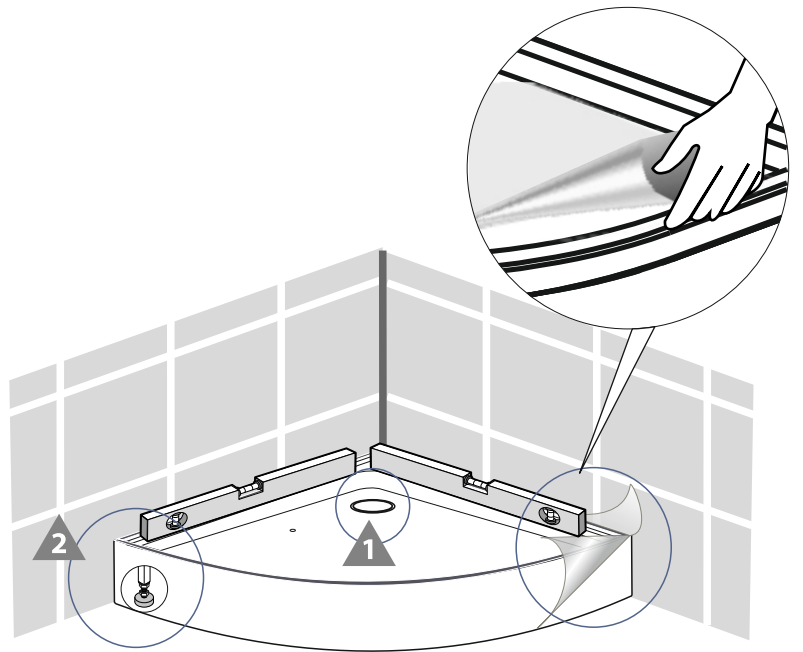

27

EAN CODE	MODEL NO.	SIZE(mm)
3276007058222	KS-AD-1114B	800x800x2180

1

C
x1

H35
x1

3

F
x1

L
x1