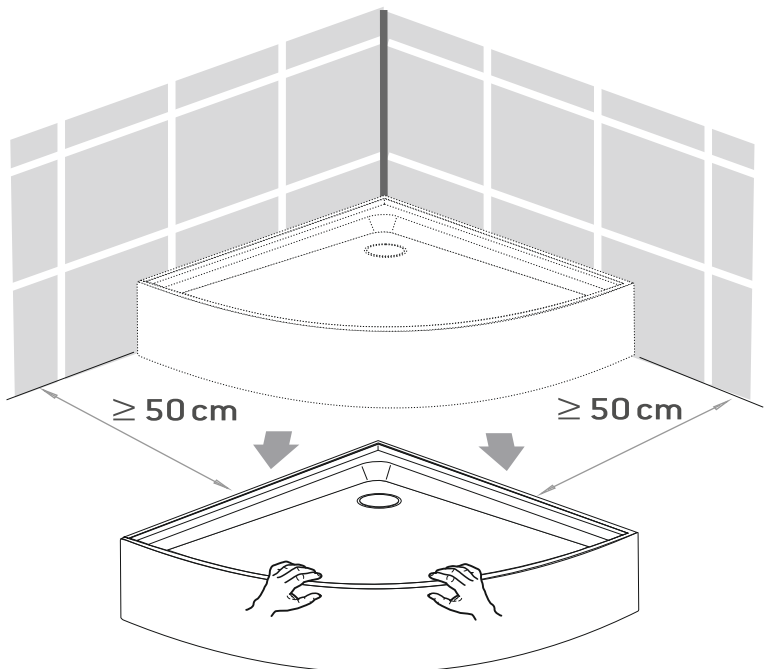

27

EAN CODE	MODEL NO.	SIZE(mm)
3276007058222	KS-AD-1114B	800x800x2180

1

C
x1

H35
x1

3

F
x1

L
x1