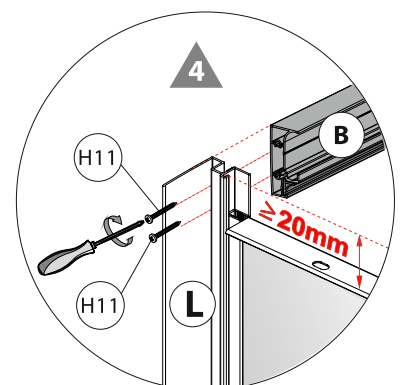

B
x2

H3
x4

H11
x8