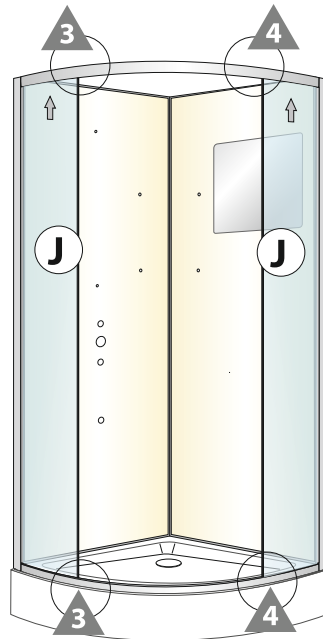

↑

J
x2

H8
x4

St4x12

H12
x4

+