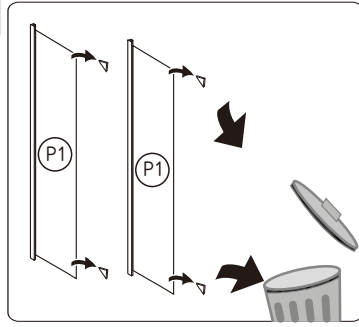

P12 x2

P13 x2

H2
ST4X40mm
x8

P1 x2

2