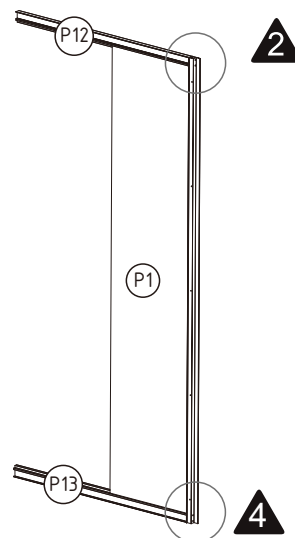

EAN CODE	MODEL NO.	SIZE(mm)
3276007058291	SS-CUB-90L	900X900X2200

CUBE

900X900X2200mm

1

(P16)

x1

P12 x2

P13 x2

H2
ST4X40mm
x8

P1 x2

2

-  x4
ST4X12mm
-  x4
ST4X8mm
-  x4
-  x2
-  x4

3

4

5

6