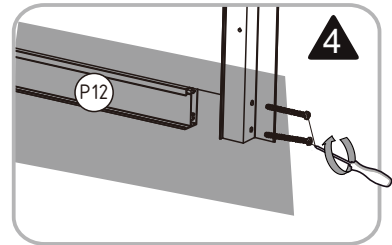

P12 x2

P13 x2

H2
ST4X40mm
x8

P1 x2

2