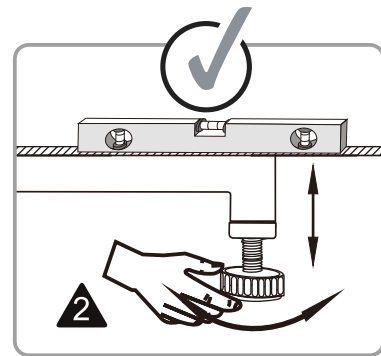

EAN CODE	MODEL NO.	SIZE(mm)
3276007058291	SS-CUB-90L	900X900X2200

CUBE

900X900X2200mm

1

(P16)

x1

P12 x2

P13 x2