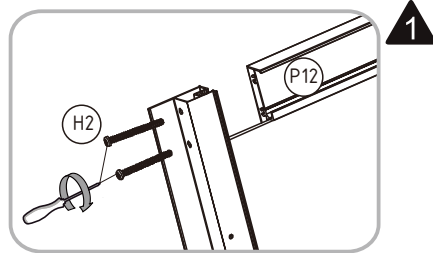

P12 x2

P13 x2

H2
ST4X40mm
x8

P1 x2

2