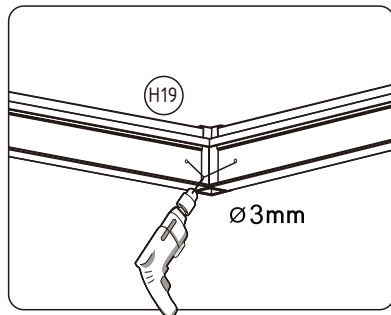

EAN CODE	MODEL NO.	SIZE(mm)
3276007058291	SS-CUB-90L	900X900X2200

CUBE

900X900X2200mm

1

(P16)

x1

P12 x2

P13 x2

H2
ST4X40mm
x8

P1 x2

2

-  x4
ST4X12mm
-  x4
ST4X8mm
-  x4
-  x2
-  x4

3

4

5

6