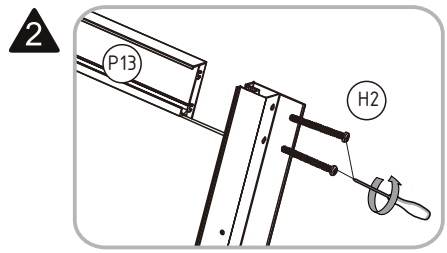

P12 x2

P13 x2

H2
ST4X40mm
x8

P1 x2

2