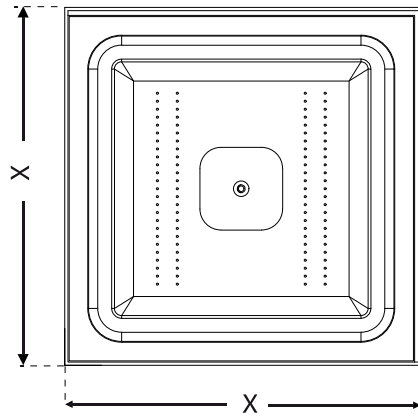

EAN CODE	MODEL NO.	SIZE(mm)
3276007058291	SS-CUB-90L	900X900X2200

CUBE

900X900X2200mm

1

(P16)

x1

P12 x2

P13 x2