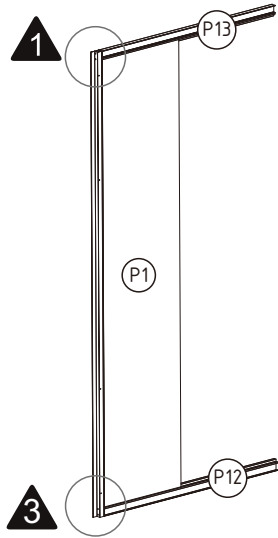

 x4 ST4X12mm H1	 x8 ST4X40mm H2	 x18 ST4X10mm H3	 x1 H4	 x4 H5	 x1 H6
 x1 H7	 x1 H8	 x4 H9	 x4 H10	 x6 H11	 x4 ST4X8mm H12
 x3 H13	 x1 H14	 x1 H15	 x1 250cm H16	 x1 H17	 x10 M4X8mm H18
 x2 H19	 x1 H20	 x1 H21	 x2 H22	 x4 H23	

EAN CODE	MODEL NO.	SIZE(mm)
3276007058291	SS-CUB-90L	900X900X2200

CUBE

900X900X2200mm

1

(P16)

x1

P12 x2

P13 x2

H2
ST4X40mm
x8

P1 x2

2

-  x4
ST4X12mm
-  x4
ST4X8mm
-  x4
-  x2
-  x4

3

4

5

6

18

(H3)

x5

ST4X10mm

(H18)

x10

M4X8mm

(P7)