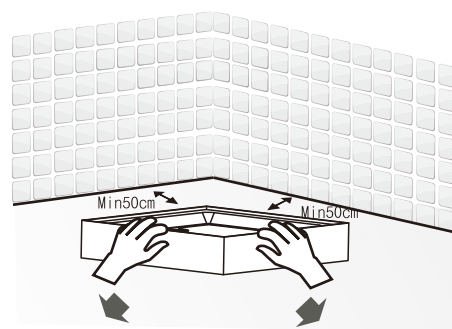

EAN CODE	MODEL NO.	SIZE(mm)
3276007058291	SS-CUB-90L	900X900X2200

CUBE

900X900X2200mm

1

(P16)

x1

P12 x2

P13 x2

H2
ST4X40mm
x8

P1 x2

2

-  x4
ST4X12mm
-  x4
ST4X8mm
-  x4
-  x2
-  x4

3

4

5

6