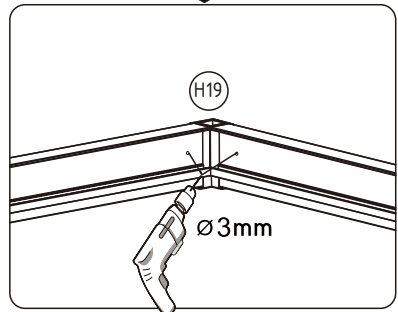

EAN CODE	MODEL NO.	SIZE(mm)
3276007058291	SS-CUB-90L	900X900X2200

CUBE

900X900X2200mm

1

(P16)

x1

P12 x2

P13 x2

H2
ST4X40mm
x8

P1 x2

2

-  x4
ST4X12mm
-  x4
ST4X8mm
-  x4
-  x2
-  x4

3

4

5

6