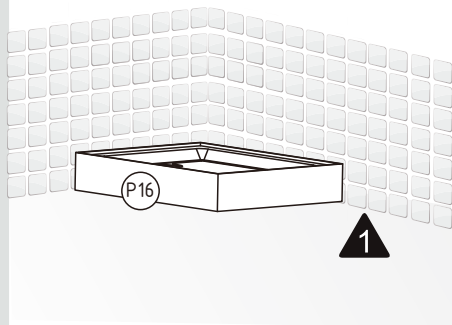

EAN CODE	MODEL NO.	SIZE(mm)
3276007058291	SS-CUB-90L	900X900X2200

CUBE

900X900X2200mm

1

(P16)

x1

P12 x2

P13 x2

H2
ST4X40mm
x8

P1 x2

2

-  x4
ST4X12mm
-  x4
ST4X8mm
-  x4
-  x2
-  x4

3

4

5

6