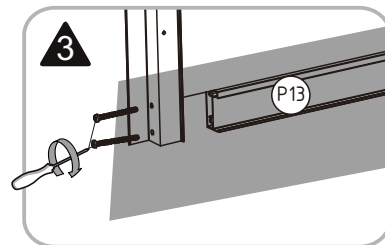

P12 x2

P13 x2

H2
ST4X40mm
x8

P1 x2

2