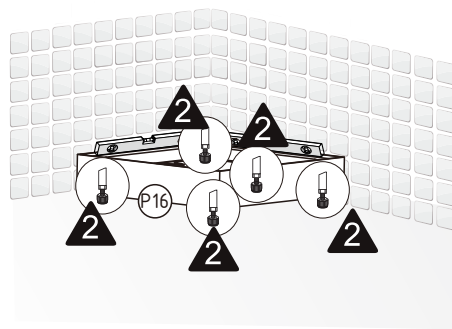

EAN CODE	MODEL NO.	SIZE(mm)
3276007058291	SS-CUB-90L	900X900X2200

CUBE

900X900X2200mm

1

(P16)

x1

P12 x2

P13 x2

H2
ST4X40mm
x8

P1 x2

2

-  x4
ST4X12mm
-  x4
ST4X8mm
-  x4
-  x2
-  x4

3

4

5

6