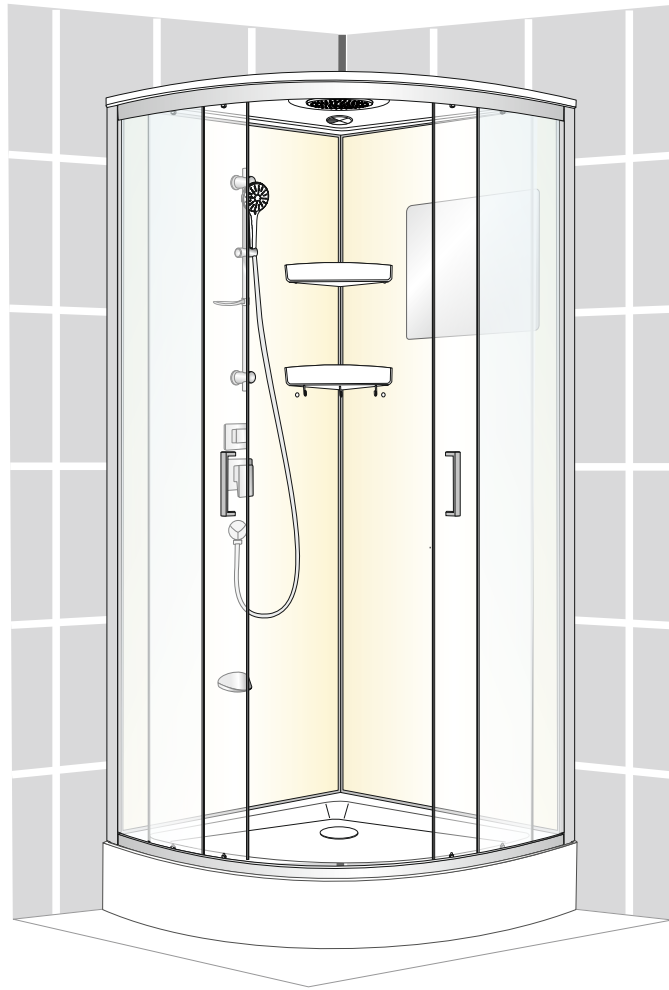

27

10→26

EAN CODE	MODEL NO.	SIZE(mm)
3276007058239	KS-AD-1114A	900x900x2180

1

C
x1

H35
x1

3

F
x1