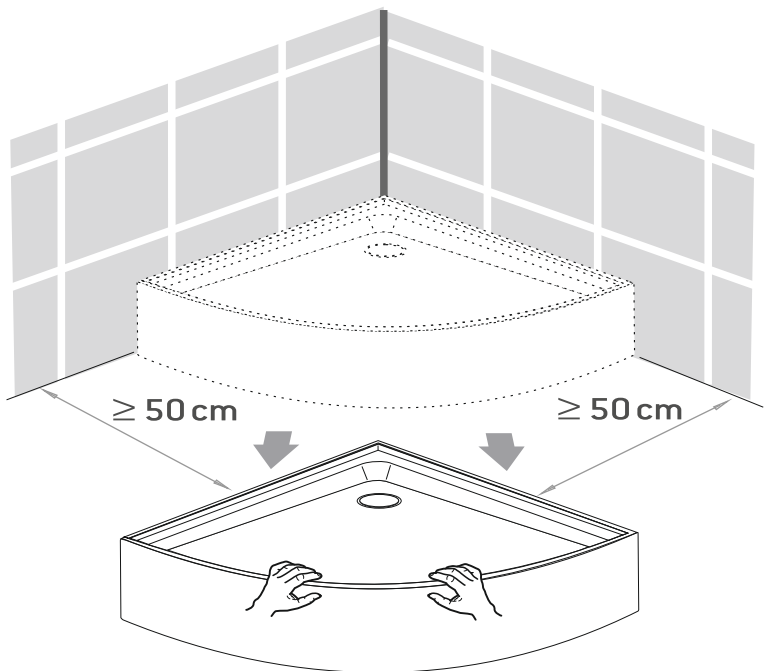

27

10→26

EAN CODE	MODEL NO.	SIZE(mm)
3276007058239	KS-AD-1114A	900x900x2180

1

C
x1

H35
x1

3

F
x1

L
x1

2

B
x2

H3
x4

H11
x8

5

J
x2

H8
x4