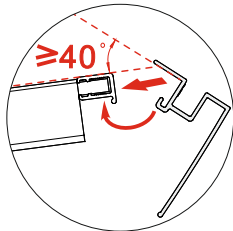

27

10→26

EAN CODE	MODEL NO.	SIZE(mm)
3276007058239	KS-AD-1114A	900x900x2180

1

C
x1

H35
x1

3

F
x1

L
x1

2

B
x2

H3
x4

H11
x8

5

J
x2

H8
x4