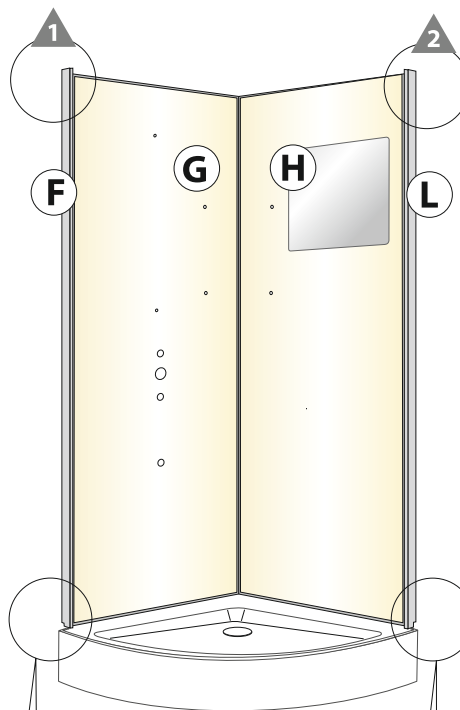

27

10→26

EAN CODE	MODEL NO.	SIZE(mm)
3276007058239	KS-AD-1114A	900x900x2180

1

C
x1

H35
x1

3

F
x1

L
x1

2

B
x2

H3
x4

H11
x8

5

J
x2

H8
x4