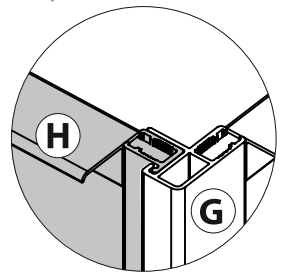

27

10→26

EAN CODE	MODEL NO.	SIZE(mm)
3276007058239	KS-AD-1114A	900x900x2180

1

C
x1

H35
x1

3

F
x1

L
x1

2

B
x2

H3
x4

H11
x8

5

J
x2

H8
x4