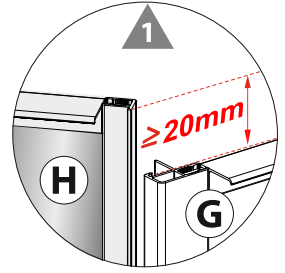

27

10→26

EAN CODE	MODEL NO.	SIZE(mm)
3276007058239	KS-AD-1114A	900x900x2180

1

C
x1

H35
x1

3

F
x1

L
x1

2

B
x2

H3
x4

H11
x8

5

J
x2

H8
x4