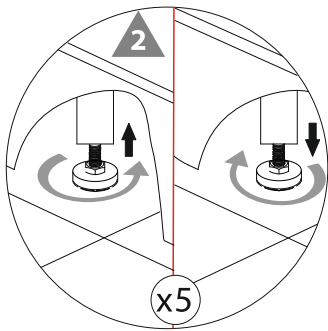

27

10→26

EAN CODE	MODEL NO.	SIZE(mm)
3276007058239	KS-AD-1114A	900x900x2180

1

C
x1

H35
x1

3

F
x1

L
x1

2

B
x2

H3
x4

H11
x8

5

J
x2

H8
x4