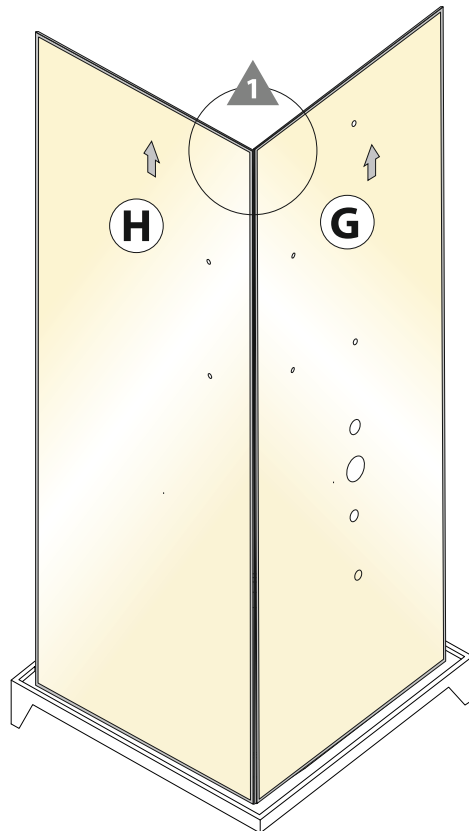

27

10→26

EAN CODE	MODEL NO.	SIZE(mm)
3276007058239	KS-AD-1114A	900x900x2180

1

C
x1

H35
x1

3

F
x1

L
x1

2

B
x2

H3
x4

H11
x8

5

J
x2

H8
x4