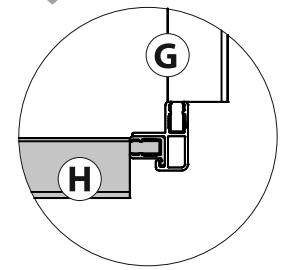

27

10→26

EAN CODE	MODEL NO.	SIZE(mm)
3276007058239	KS-AD-1114A	900x900x2180

1

C
x1

H35
x1

3

F
x1

L
x1

2

B
x2

H3
x4

H11
x8

5

J
x2

H8
x4