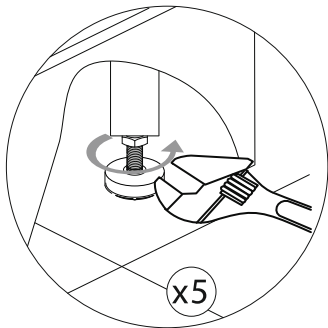

27

10→26

EAN CODE	MODEL NO.	SIZE(mm)
3276007058239	KS-AD-1114A	900x900x2180

1

C
x1

H35
x1

3

F
x1

L
x1

2

B
x2

H3
x4

H11
x8

5

J
x2

H8
x4