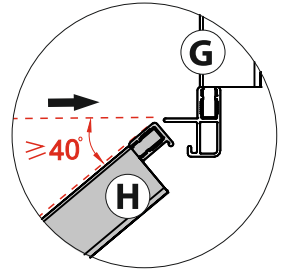

27

10→26

EAN CODE	MODEL NO.	SIZE(mm)
3276007058239	KS-AD-1114A	900x900x2180

1

C
x1

H35
x1

3

F
x1

L
x1

2

B
x2

H3
x4

H11
x8

5

J
x2

H8
x4